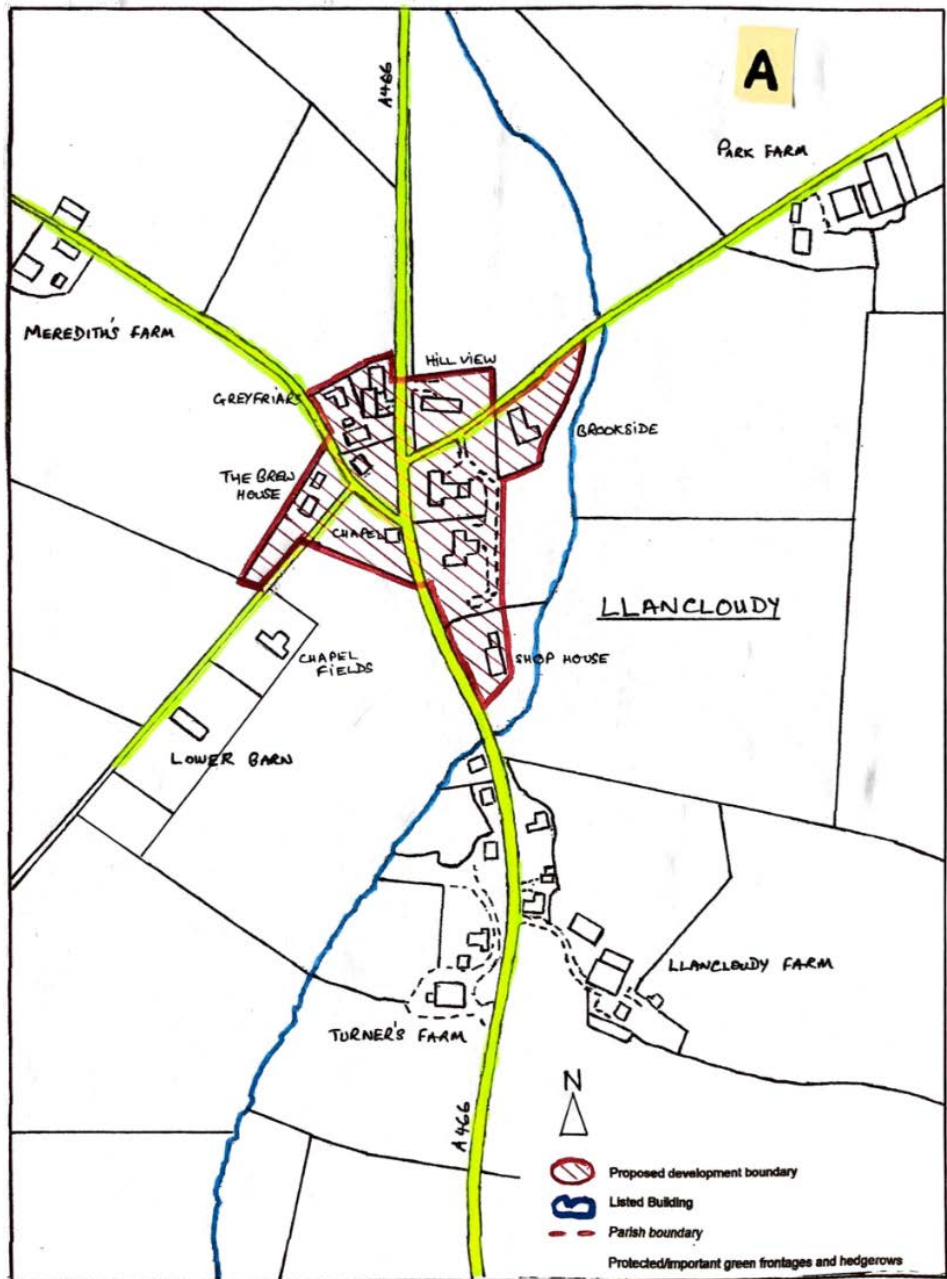

Llancloudy Proposed Development Boundary – Option A

Worked on and proposed by Councillor Nick Saunders