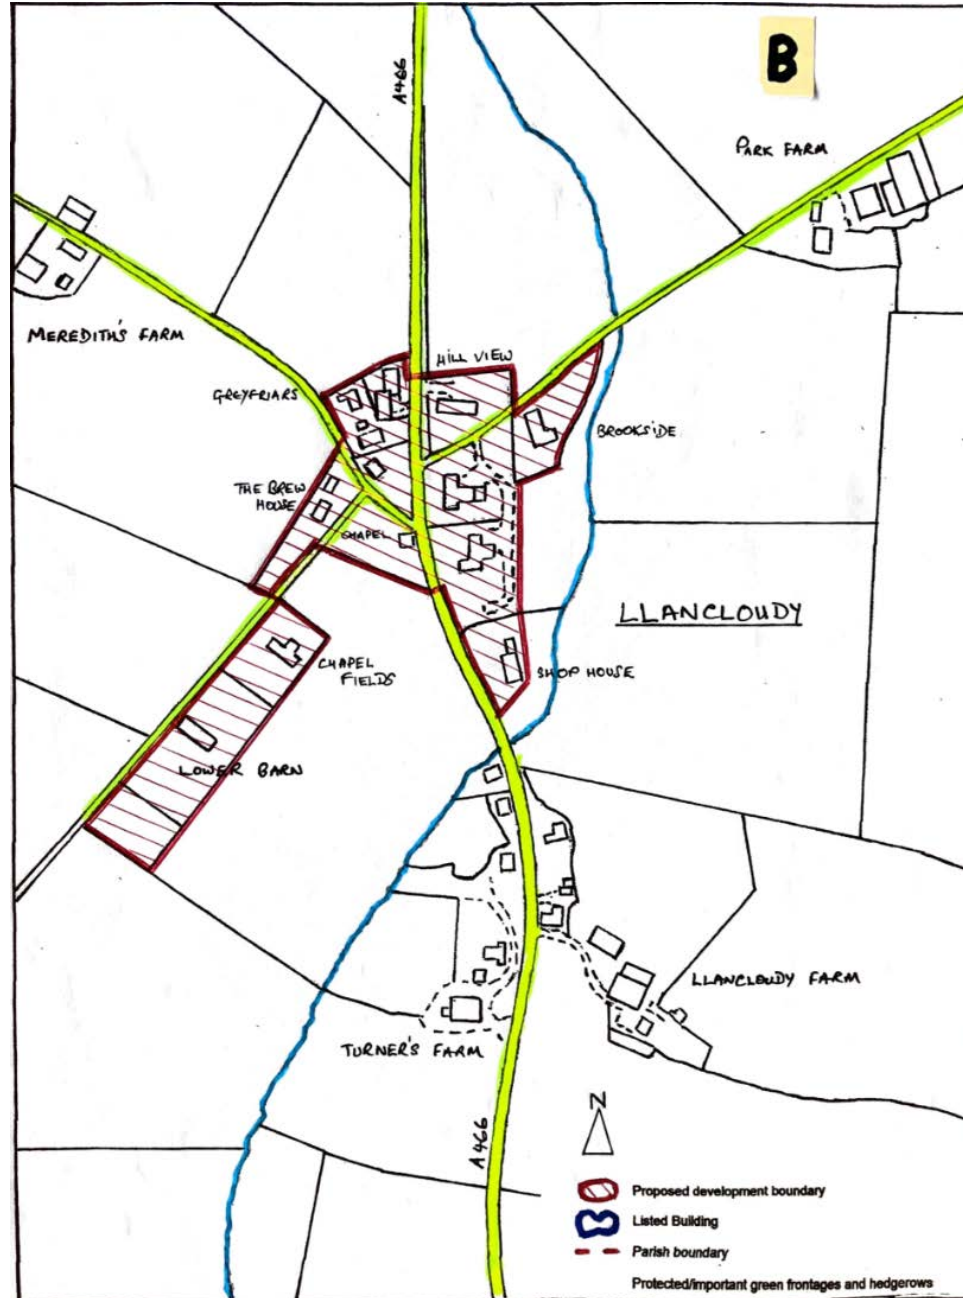

Llancloudy Proposed Development Boundary – Option B

Worked on and proposed by Councillor Nick Saunders