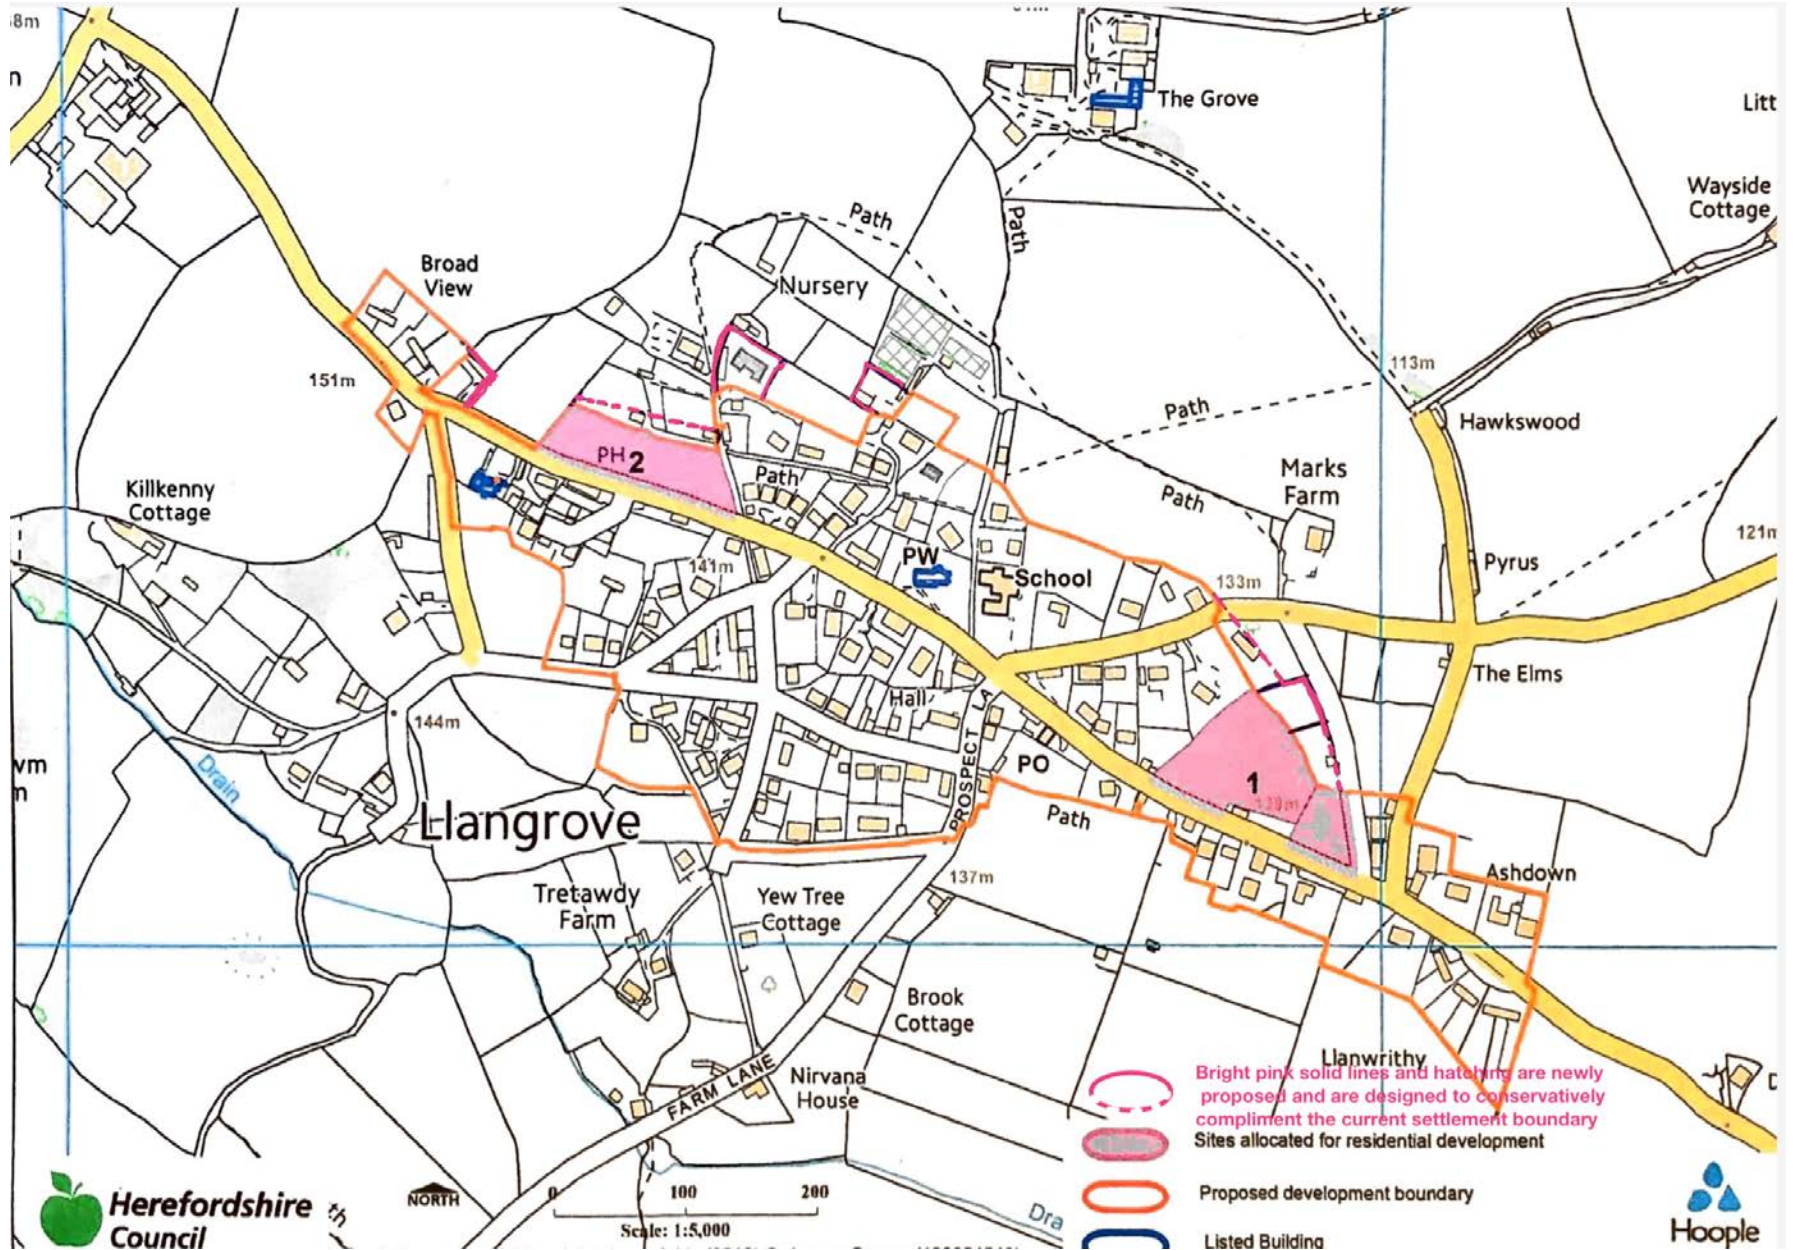

Llangrove Proposed Development Boundary

proposed by Councillor Liz Dingsdale